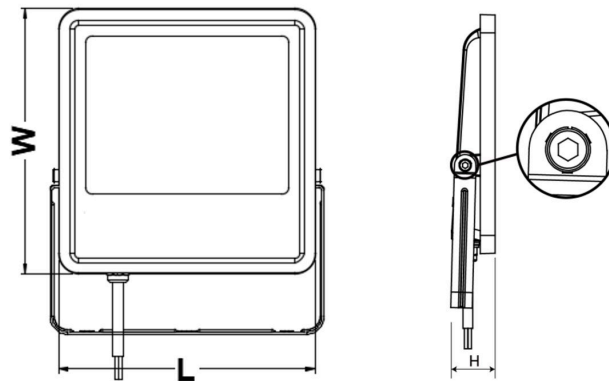

# PRODUCT SIZE

Power	Length (mm) ±3mm	Width (mm) ±3mm	Height (mm) ±2mm
16W/22W	120	145	34
25W/30W	157	175	40
40W/50W	181	202	40
75W, 100W	241	272	46
125W/150W/160W	282	318	50
175W	314	349	50