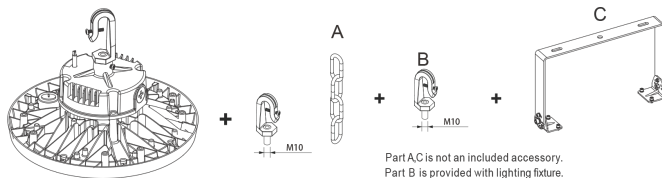

100-240V~
50/60Hz

Ta 50°C IP65 IK08

EN | INSTALLATION INSTRUCTIONS

The installation and commissioning of the luminaire as well as any modification to the luminaire may only be performed by authorised personal (qualified electrician). National installation regulations must be observed. Before any work on the appliance is done, it must be disconnected from main supply.

Hot plug-in is not an option and may cause damage to the lamp or luminaire!

The manufacturer is not liable for damagers resulting from improper of faulty installation or operation or from unauthorised modifications to the luminaire.

The light source contained in this luminaire shall only be replaced by the manufacturer or his service agent or a similarly qualified person. **Caution, risk of electric shock!**

Specifications are subject to change without notice! If you have questions, please contact manufacturer.