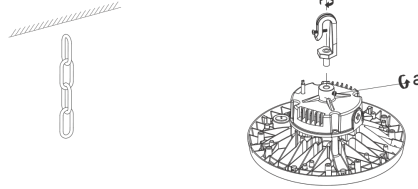

EN | INSTALLATION (CONTINUED)

OPTION I