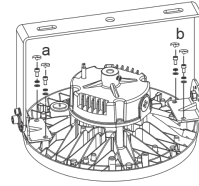

EN | SAFETY INFORMATION

- Ensure that any installation and maintenance be performed by a qualified electrician and that luminaire be wired in accordance with the latest IEE electrical regulations or the local equipments.
- Ensure that the power supply is off before perform installation and maintenance and not switched on until the installation or maintenance complete.
- If the external flexible cord of this luminaire is damaged, it shall be exclusively replaced by the manufacturer or his service agent or a similar qualified person in order to avoid a hazard.
  Only to be installed outside arms reach.

100-240V~
50/60Hz

Ta 50°C IP65 IK08

EN | INSTALLATION INSTRUCTIONS

The installation and commissioning of the luminaire as well as any modification to the luminaire may only be performed by authorised personal (qualified electrician). National installation regulations must be observed. Before any work on the appliance is done, it must be disconnected from main supply.

Hot plug-in is not an option and may cause damage to the lamp or luminaire!

The manufacturer is not liable for damagers resulting from improper of faulty installation or operation or from unauthorised modifications to the luminaire.

The light source contained in this luminaire shall only be replaced by the manufacturer or his service agent or a similarly qualified person. **Caution, risk of electric shock!**

Specifications are subject to change without notice! If you have questions, please contact manufacturer.

EN | INSTALLATION (CONTINUED)

OPTION I

OPTION II

OPTION III

EN | WARRANTY

LIMITED WARRANTY

Manufacturer warrants that the products sold hereunder will be free from defects in materials and workmanship for a period of five (5) years from the date of purchase.