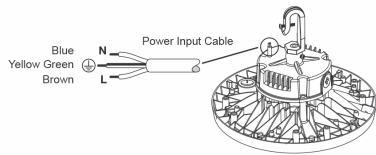

100-240V~
50/60Hz

Ta 50°C IP65 IK08

EN | INSTALLATION INSTRUCTIONS

The installation and commissioning of the luminaire as well as any modification to the luminaire may only be performed by authorised personal (qualified electrician). National installation regulations must be observed. Before any work on the appliance is done, it must be disconnected from main supply.

Hot plug-in is not an option and may cause damage to the lamp or luminaire!

The manufacturer is not liable for damagers resulting from improper of faulty installation or operation or from unauthorised modifications to the luminaire.

The light source contained in this luminaire shall only be replaced by the manufacturer or his service agent or a similarly qualified person. **Caution, risk of electric shock!**

Specifications are subject to change without notice! If you have questions, please contact manufacturer.