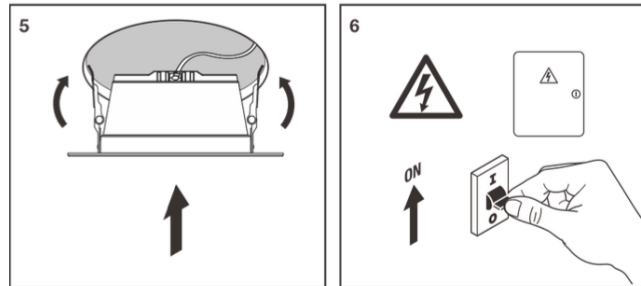

EN | INSTALLATION (CONTINUED)

EN | WARRANTY

LIMITED WARRANTY

Manufacturer warrants that the products sold hereunder will be free from defects in materials and workmanship for a period of five (5) years from the date of purchase. Please refer to www.honeywell-lighting.com for more information regarding the warranty terms and conditions.

VESRA MEA LLC-FZ

1907, Opal Tower, Business Bay, Dubai, UAE
Phone: +971 800 83 772
Email: support@honeywell-lighting.com

AR | معلومات السلامة

- يجب التأكد من أن التثبيت والصيانة تتم من قبل كهربائي مؤهل وأن يتم توصيل الكشاف وفقاً لأحدث اللوائح الكهربائية الصادرة من (IEE) أو المواصفات والمتطلبات المحلية.
- تأكد من أن التيار الكهربائي مفصول قبل إجراء التركيب والصيانة وليس في وضع التشغيل حتى اكتمال التركيب أو الصيانة.
- لا يمكن استبدال مصدر الضوء لهذا المصباح؛ عندما يصل مصدر الضوء إلى نهاية عمره الافتراضي، يجب استبدال المصباح بأكمله.
- هذا الكشاف لا يمكن تغطيته بمواد عازلة للحرارة أو أي مواد مشابهة.
- يستخدم هذا المنتج على نطاق واسع في التطبيقات الداخلية فقط ولا يمكن استخدامه في ظل الظروف البيئية التالية، (خطر السقوط، خطر الصدمة الكهربائية، خطر الحريق)
  - -عندما تكون درجة الحرارة تحت -10°C أو فوق 45°C
  - -عندما يوجد مكيف الهواء أو منفذ الهواء
  - -حيث يوجد سقف مائل و غير مستوي
  - -عندما يكون المصباح معرضاً لأشعة الشمس المباشرة
  - -عندما يوجد غبار و غازات تآكلية
  - -في التطبيقات الخارجية
  - -عندما قد تكون العوازل البنائية موجودة في الاستخدام العادي