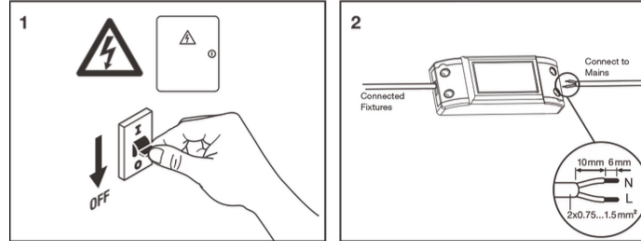

EN | INSTALLATION (CONTINUED)

EN | WARRANTY

LIMITED WARRANTY

Manufacturer warrants that the products sold hereunder will be free from defects in materials and workmanship for a period of five (5) years from the date of purchase. Please refer to www.honeywell-lighting.com for more information regarding the warranty terms and conditions.

VESRA MEA LLC-FZ

1907, Opal Tower, Business Bay, Dubai, UAE
Phone: +971 800 83 772
Email: support@honeywell-lighting.com

AR | معلومات السلامة

- يجب التأكد من أن التثبيت والصيانة تتم من قبل كهربائي مؤهل وأن يتم توصيل الكشاف وفقاً لأحدث اللوائح الكهربائية الصادرة من (IEE) أو المواصفات والمتطلبات المحلية.
- تأكد من أن التيار الكهربائي مفصول قبل إجراء التركيب والصيانة وليس في وضع التشغيل حتى اكتمال التركيب أو الصيانة.
- لا يمكن استبدال مصدر الضوء لهذا المصباح؛ عندما يصل مصدر الضوء إلى نهاية عمره الافتراضي، يجب استبدال المصباح بأكمله.
- هذا الكشاف لا يمكن تغطيته بمواد عازلة للحرارة أو أي مواد مشابهة.
- يستخدم هذا المنتج على نطاق واسع في التطبيقات الداخلية فقط ولا يمكن استخدامه في ظل الظروف البيئية التالية، (خطر السقوط، خطر الصدمة الكهربائية، خطر الحريق)
  - -عندما تكون درجة الحرارة تحت -10°C أو فوق 45°C
  - -عندما يوجد مكيف الهواء أو منفذ الهواء
  - -حيث يوجد سقف مائل و غير مستوي
  - -عندما يكون المصباح معرضاً لأشعة الشمس المباشرة
  - -عندما يوجد غبار و غازات تآكلية
  - -في التطبيقات الخارجية
  - -عندما قد تكون العوازل البنائية موجودة في الاستخدام العادي