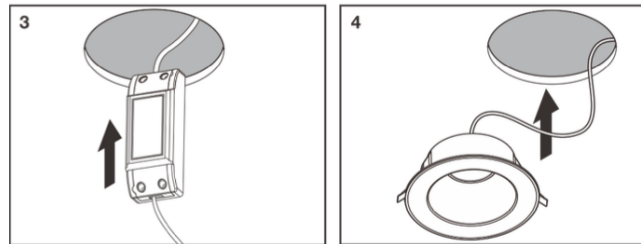

EN | INSTALLATION (CONTINUED)

EN | WARRANTY

LIMITED WARRANTY

Manufacturer warrants that the products sold hereunder will be free from defects in materials and workmanship for a period of five (5) years from the date of purchase. Please refer to www.honeywell-lighting.com for more information regarding the warranty terms and conditions.

VESRA MEA LLC-FZ

1907, Opal Tower, Business Bay, Dubai, UAE
Phone: +971 800 83 772
Email: support@honeywell-lighting.com

AR | معلومات السلامة

- يجب التأكد من أن التثبيت والصيانة تتم من قبل كهربائي مؤهل وأن يتم توصيل الكشاف وفقاً لأحدث اللوائح الكهربائية الصادرة من (IEE) أو المواصفات والمتطلبات المحلية.
- تأكد من أن التيار الكهربائي مفصول قبل إجراء التركيب والصيانة وليس في وضع التشغيل حتى اكتمال التركيب أو الصيانة.
- لا يمكن استبدال مصدر الضوء لهذا المصباح؛ عندما يصل مصدر الضوء إلى نهاية عمره الافتراضي، يجب استبدال المصباح بأكمله.
- هذا الكشاف لا يمكن تغطيته بمواد عازلة للحرارة أو أي مواد مشابهة.
- يستخدم هذا المنتج على نطاق واسع في التطبيقات الداخلية فقط ولا يمكن استخدامه في ظل الظروف البيئية التالية، (خطر السقوط، خطر الصدمة الكهربائية، خطر الحريق)
  - -عندما تكون درجة الحرارة تحت -10°C أو فوق 45°C
  - -عندما يوجد مكيف الهواء أو منفذ الهواء
  - -حيث يوجد سقف مائل و غير مستوي
  - -عندما يكون المصباح معرضاً لأشعة الشمس المباشرة
  - -عندما يوجد غبار و غازات تآكلية
  - -في التطبيقات الخارجية
  - -عندما قد تكون العوازل البنائية موجودة في الاستخدام العادي