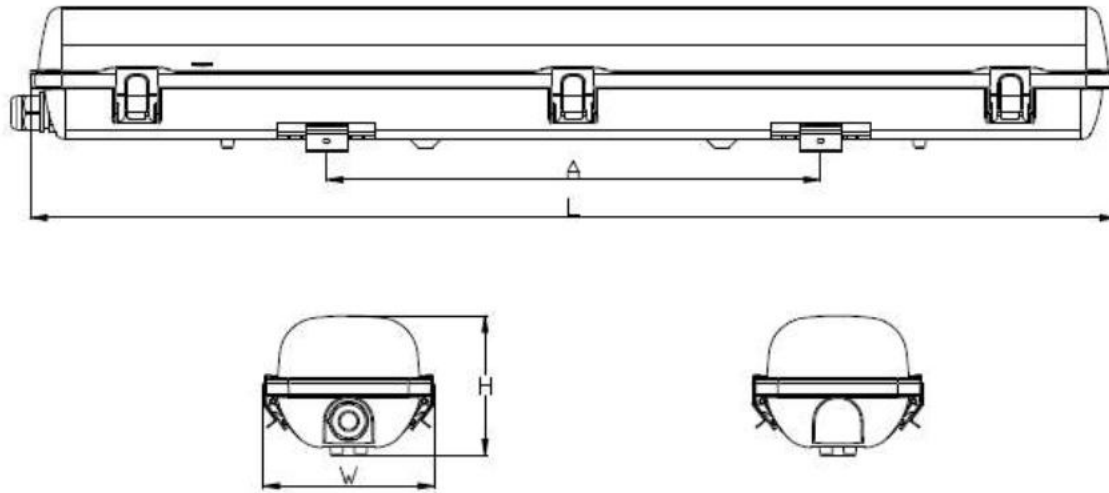

PRODUCT SIZE

ESSENTIAL WEATHERPROOF HOUSING	2FT SINGLE TUBE	4FT SINGLE TUBE	5FT SINGLE TUBE	2FT TWIN TUBE	4FT TWIN TUBE	5FT TWIN TUBE
L	660MM	1269MM	1569MM	660MM	1269MM	1569MM
W	78MM	78MM	78MM	104MM	104MM	104MM
H	87MM	87MM	87MM	87MM	87MM	87MM
A	265-335MM	745-815MM	1045-1115MM	265-335MM	745-815MM	1045-1115MM

DISCLAIMER

The information in the present datasheet is subject to change without notice. Errors and omissions excepted. Please make sure to use the latest version.

FOR MORE INFORMATION

VESRA MEA LLC - FZ , 1907, Opal Tower,
Business Bay, Dubai, UAE
Website: www.honeywell-lighting.com
Email: support@honeywell-lighting.com
Phone:+971 800 83 772

The Honeywell trademark is used under license from
Honeywell International Inc. by VESRA MEA LLC - FZ.

Honeywell