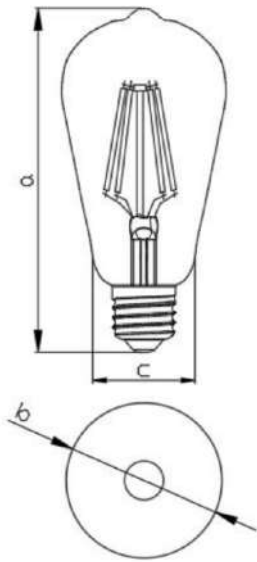

## PRODUCT SIZE

FILAMENT BULB ST64

a	140MM
b	64MM
c	36MM

FILAMENT BULB A60

a	106MM
b	60MM
c	33MM

FILAMENT CANDLE B35

a	98MM
b	35MM
c	19MM