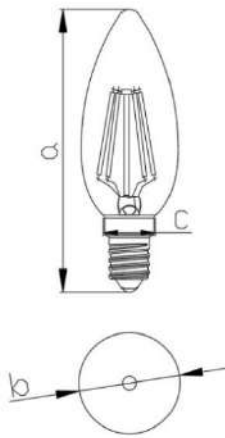

## PRODUCT SIZE

FILAMENT BULB ST64

a	140MM
b	64MM
c	36MM

FILAMENT BULB A60

a	106MM
b	60MM
c	33MM

FILAMENT CANDLE B35

a	98MM
b	35MM
c	19MM