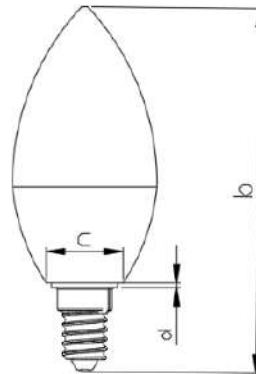

PRODUCT SIZE

ADVANCED BULB A60 CLEAR	
a	60MM
b	108MM
c	32.5MM

ULTIMATE CLEAR CANDLE B35	
a	37.5MM
b	107MM
c	20MM
d	2MM

ULTIMATE CLEAR CANDLE BA35	
a	37MM
b	130MM

DISCLAIMER

The information in the present datasheet is subject to change without notice. Errors and omissions excepted. Please make sure to use the latest version.