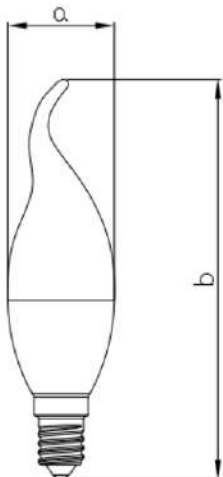

TECHNICAL SPECIFICATIONS

ITEM CODE	ITEM DESCRIPTION	RATED POWER	RATED LUMENS	RATED CCT	CAP	SHAPE	RATED EFFICACY	CRI	PF	DIMMING COMPATIBILITY						
841927050082	Adv Bulb 6W 2700K A60 220-240V E27 IP20 DIM	6 W	600 LM	2700 K	E27	A60	100 LM/W	RA>80	>0.5	Dimmable						
841930050092	Adv Bulb 6W 3000K A60 220-240V E27 IP20 DIM	6 W	600 LM	3000 K												
841965050102	Adv Bulb 6W 6500K A60 220-240V E27 IP20 DIM	6 W	600 LM	6500 K												
841927050012	Adv CL Candle 6W 2700K B35 220-240V E14 IP20 ND	6 W	600 LM	2700 K	E14	B35				100 LM/W	RA>80	>0.5	Non-dimmable			
841930050022	Adv CL Candle 6W 3000K B35 220-240V E14 IP20 ND	6 W	600 LM	3000 K												
841965050032	Adv CL Candle 6W 6500K B35 220-240V E14 IP20 ND	6 W	600 LM	6500 K												
841927050042	Ult CL Candle 6W 2700K B35 220-240V E14 IP20 DIM	6 W	600 LM	2700 K	E14	BA 35							100 LM/W	RA>80	>0.5	Dimmable
841930050052	Ult CL Candle 6W 3000K B35 220-240V E14 IP20 DIM	6 W	600 LM	3000 K												
841927050062	Ult CL Candle 6W 2700K BA35 220-240V E14 IP20 DIM	6 W	600 LM	2700 K												
841930050072	Ult CL Candle 6W 3000K BA35 220-240V E14 IP20 DIM	6 W	600 LM	3000 K												

PRODUCT SIZE

ADVANCED BULB A60 CLEAR	
a	60MM
b	108MM
c	32.5MM

ULTIMATE CLEAR CANDLE B35	
a	37.5MM
b	107MM
c	20MM
d	2MM

ULTIMATE CLEAR CANDLE BA35	
a	37MM
b	130MM

DISCLAIMER

The information in the present datasheet is subject to change without notice. Errors and omissions excepted. Please make sure to use the latest version.