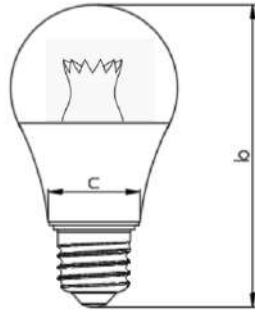

PRODUCT SIZE

ADVANCED BULB A60 CLEAR	
a	60MM
b	108MM
c	32.5MM

ULTIMATE CLEAR CANDLE B35	
a	37.5MM
b	107MM
c	20MM
d	2MM

ULTIMATE CLEAR CANDLE BA35	
a	37MM
b	130MM

DISCLAIMER

The information in the present datasheet is subject to change without notice. Errors and omissions excepted. Please make sure to use the latest version.